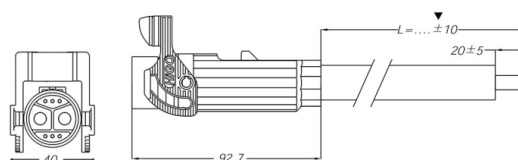

Produktdatenblatt

Higo - Batterie - S835A

Male cable connector

Manual Locking

S835AG P 00 HA 1000

<https://www.higoconnector.com/de/e-bike-steckverbinder/s835agp00ha1000>

Spezifikationen

General Characteristics

Number of contacts	8 (2+6)
Connector shape	Plug
Gender	Male
Color	Black
Upper temperature	80 °C
Lower temperature	-25 °C
IP Protection	IP67
Mating cycles	3000 Times
Connector diameter	28,0 mm
Fitting length	97 mm
Cable Length	1000 mm
Cable diameter	17 mm
Wire section	2 x 16,0 + 6 x 0,5 mm ²

Produktdatenblatt

Higo - Batterie - S835A

Male cable connector

Remark

Other cable length/type on request

Produktdatenblatt

Higo - Batterie - S835A

Male cable connector